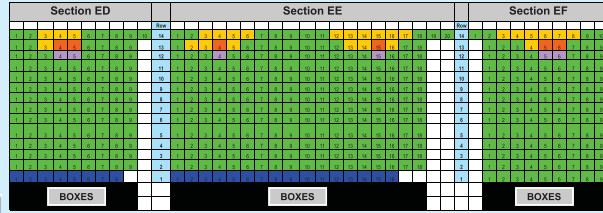

EAST 2 GRANDSTAND

EAST 3 GRANDSTAND

EAST 1 GRANDSTAND

GATE

COMMITTEE STAND

DIXON OVAL

GATE

MAIN GRANDSTAND

DEVON HORSE SHOW & COUNTRY FAIR  
RESERVED GRANDSTAND SEATING CHART

SEATING COLOR KEY CHART

- no seat
- small seat
- obstructed view
- handicapped
- partially obstructed for side
- premium seat