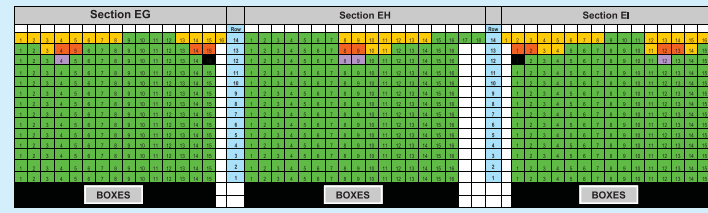

EAST 2 GRANDSTAND

EAST 3 GRANDSTAND

EAST 1 GRANDSTAND

GATE

COMMITTEE STAND

DIXON OVAL

GATE

MAIN GRANDSTAND

DEVON HORSE SHOW & COUNTRY FAIR  
RESERVED GRANDSTAND SEATING CHART

SEATING COLOR KEY CHART

- no seat
- small seat
- obstructed view
- handicapped
- partially obstructed for side
- premium seat