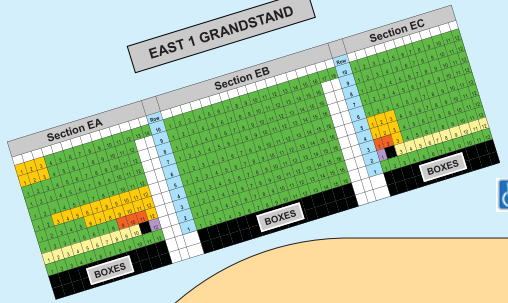

EAST 2 GRANDSTAND

EAST 3 GRANDSTAND

EAST 1 GRANDSTAND

GATE

COMMITTEE STAND

DIXON OVAL

GATE

MAIN GRANDSTAND

DEVON HORSE SHOW & COUNTRY FAIR  
RESERVED GRANDSTAND SEATING CHART

SEATING COLOR KEY CHART

- no seat
- small seat
- obstructed view
- handicapped
- partially obstructed for side
- premium seat