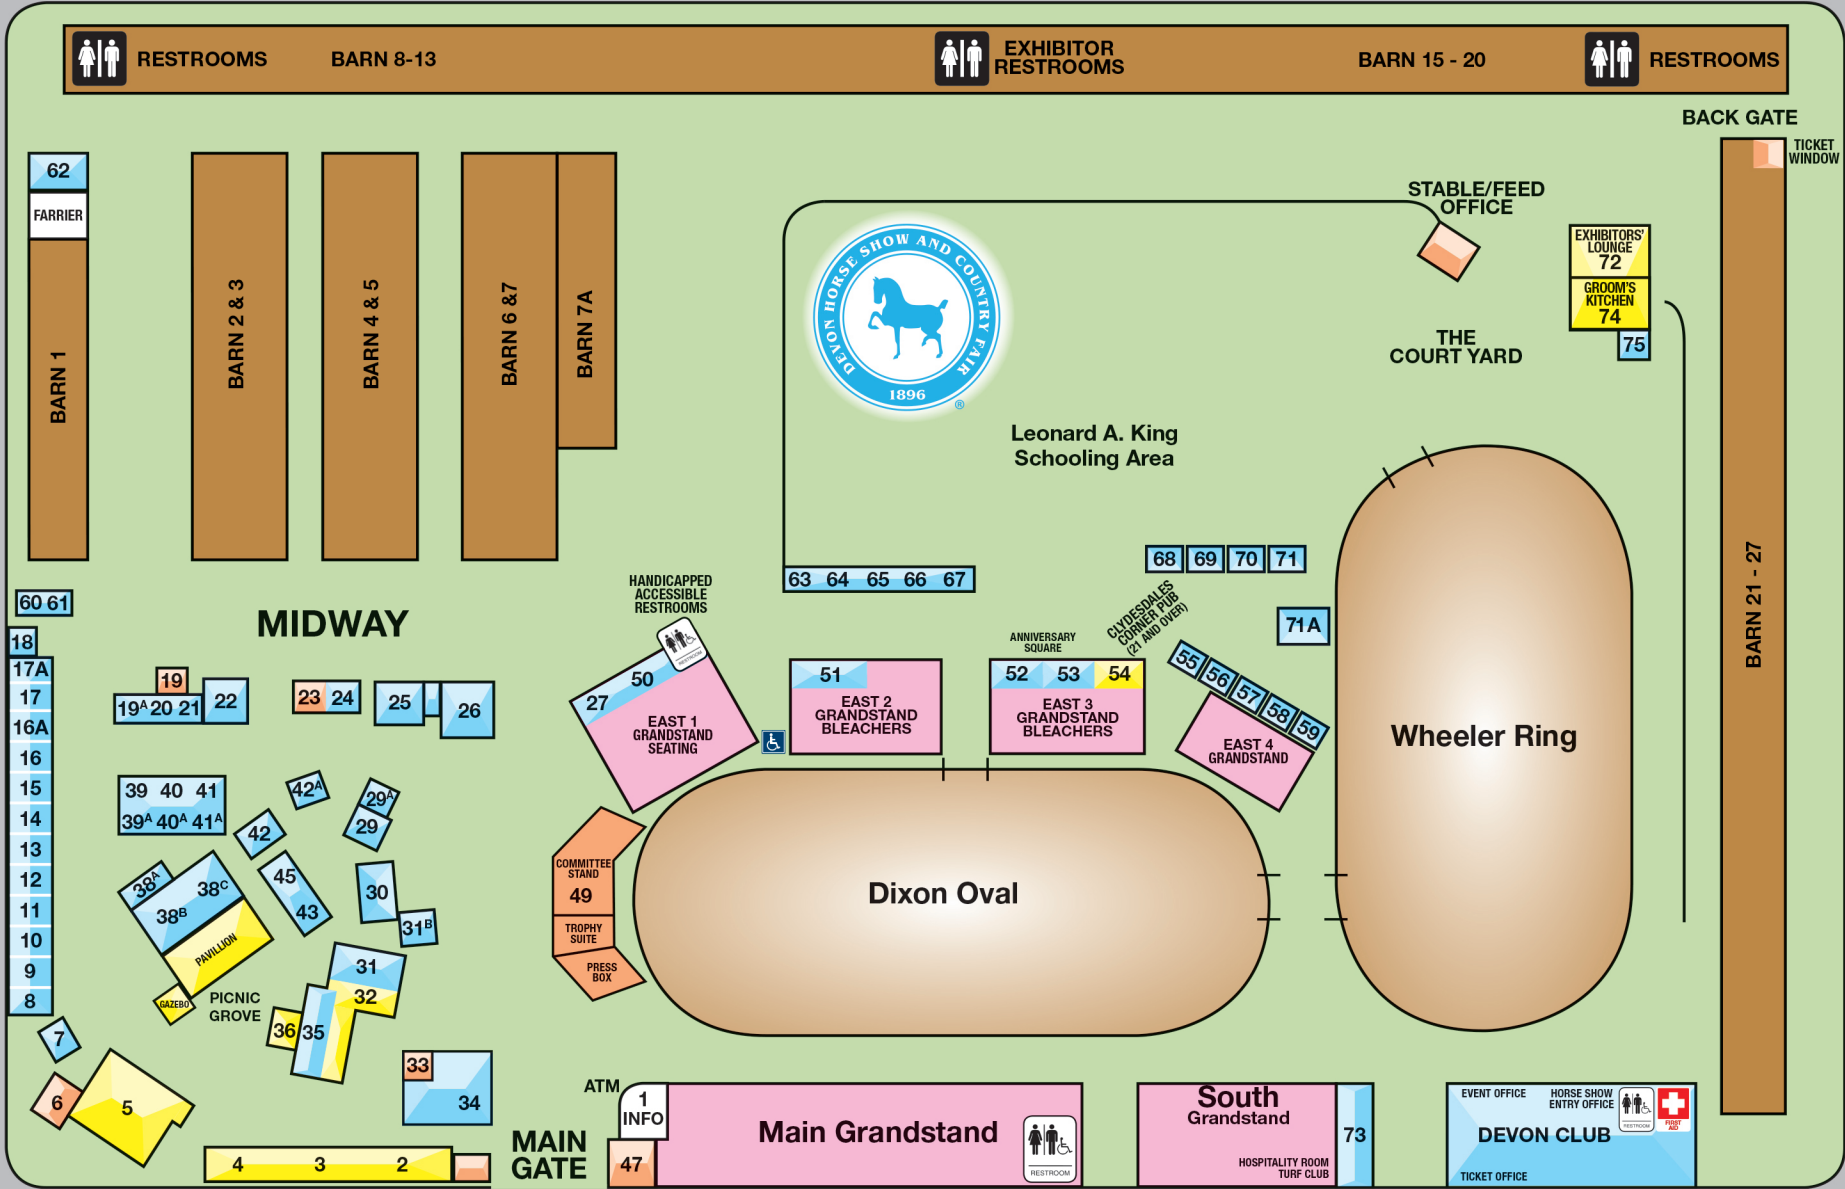

South Valley Forge Road

East to Bryn Mawr / Philadelphia

Lancaster Ave (Rt. 30)

West to Paoli / Lancaster

EXHIBITOR PARKING

Bella Vista Road
Berkeley Road

COLOR KEY

- BARNS
- SHOPS
- FOOD
- OFFICES
- SEATING

MAIN LOT PARKING

MAIN LOT PARKING